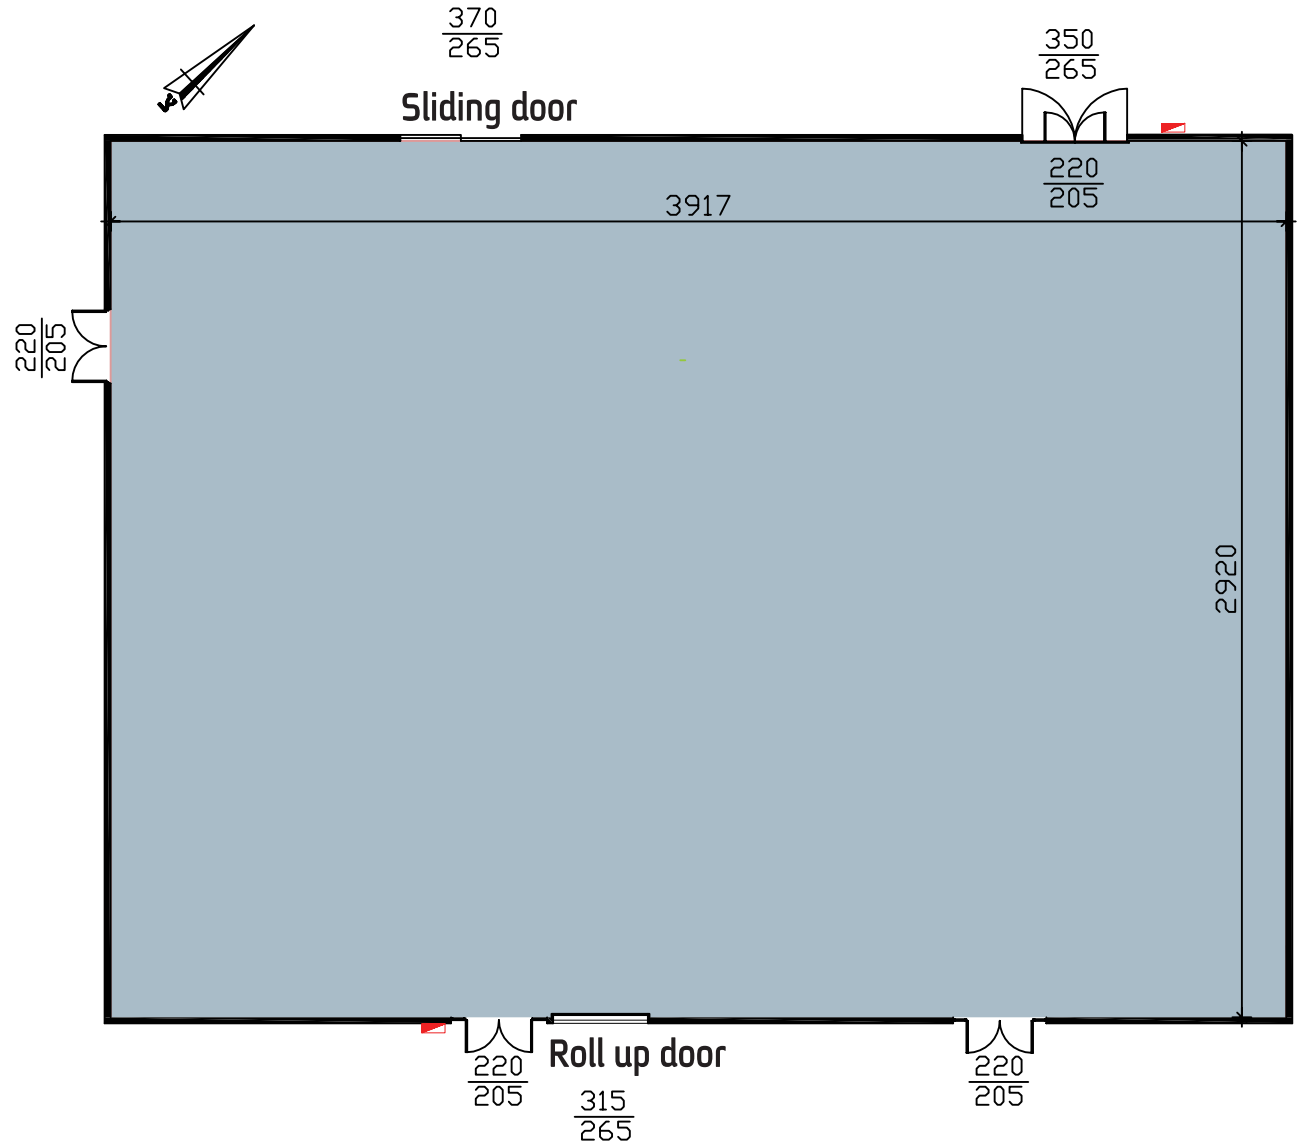

Pavilion 13

Area in m ²	1143
Length m	39.17
Width m	29.20
Height m	3.70

- Central hall
- Firefighting station

The dimensions shown in this diagram do not constitute an alternative to actual measurement of the grounds that are at the responsibility of the organizer.