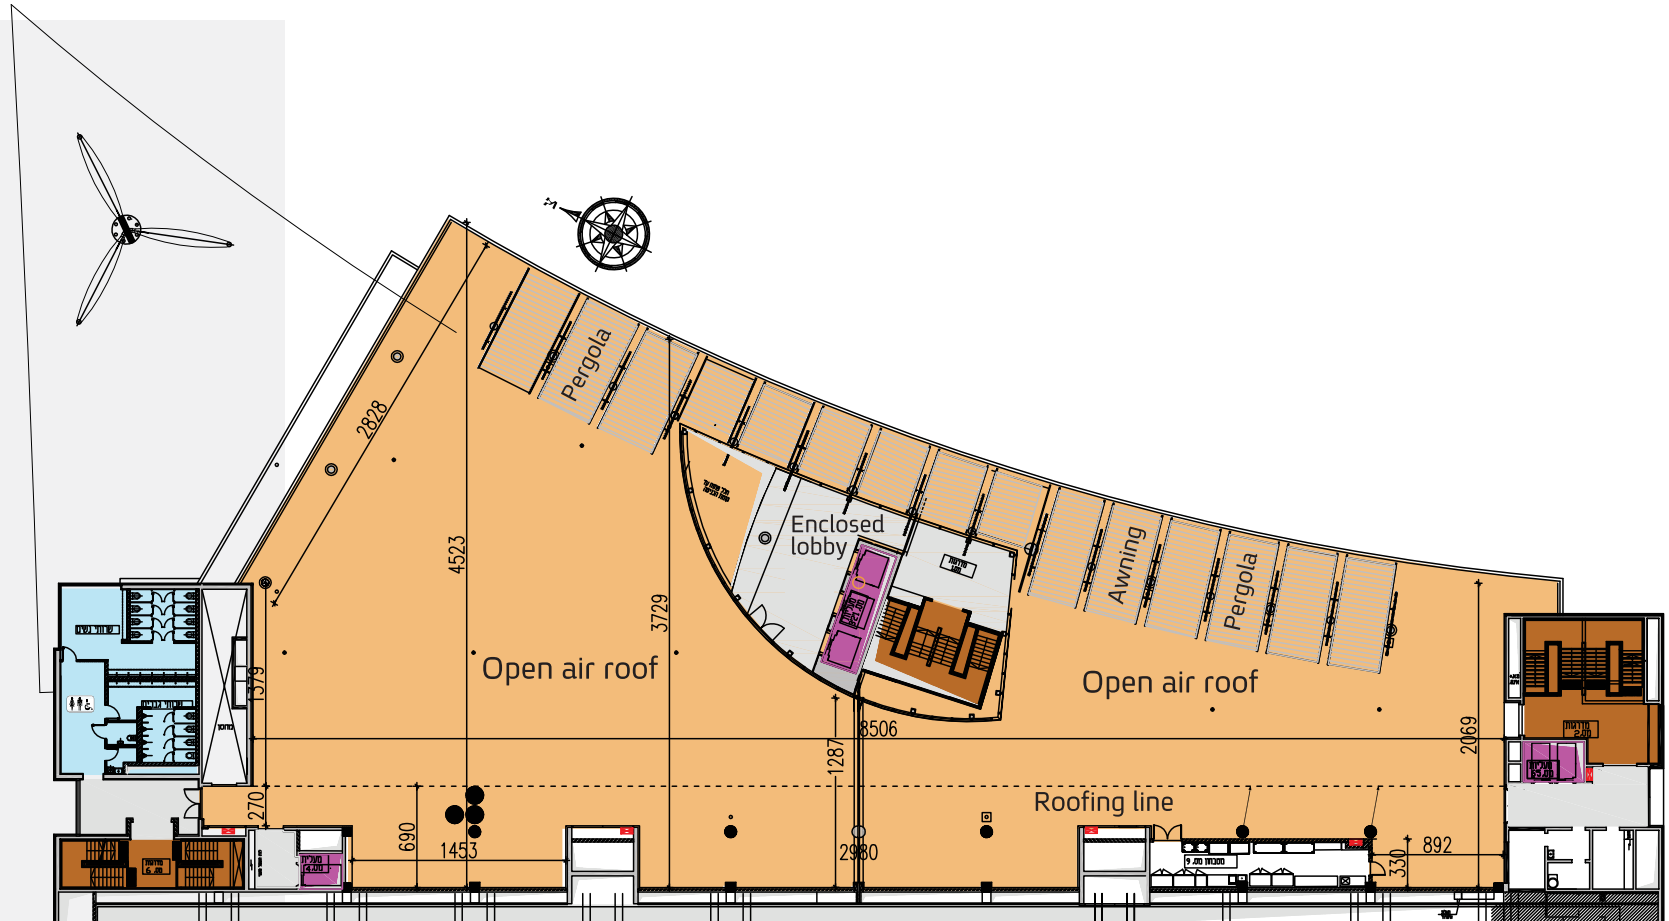

Pavilion 2

Roof top

	Area in m ²
Deck area	2,258

- Deck
- Corridor
- Toilets
- Stairs
- Elevators
- Firefighting stations

The dimensions shown in this diagram do not constitute an alternative to actual measurement of the grounds that are at the responsibility of the organizer.