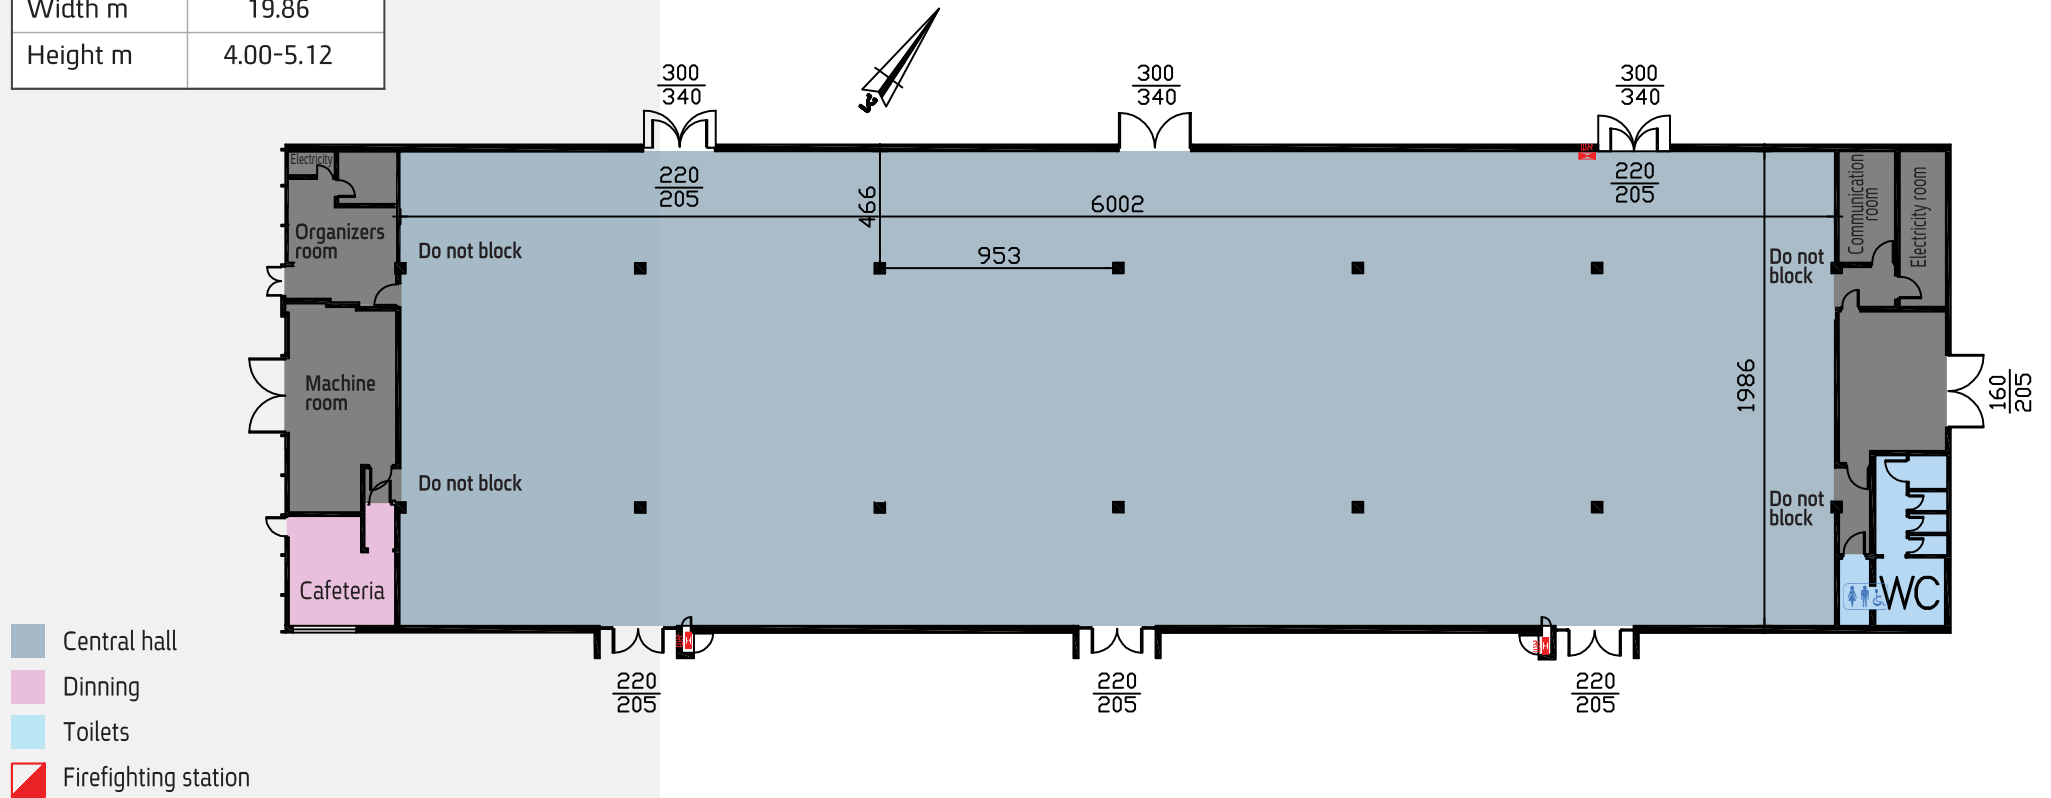

# Pavilion 12

Area in m <sup>2</sup>	1192
Length m	60.02
Width m	19.86
Height m	4.00-5.12

The dimensions shown in this diagram do not constitute an alternative to actual measurement of the grounds that are at the responsibility of the organizer.